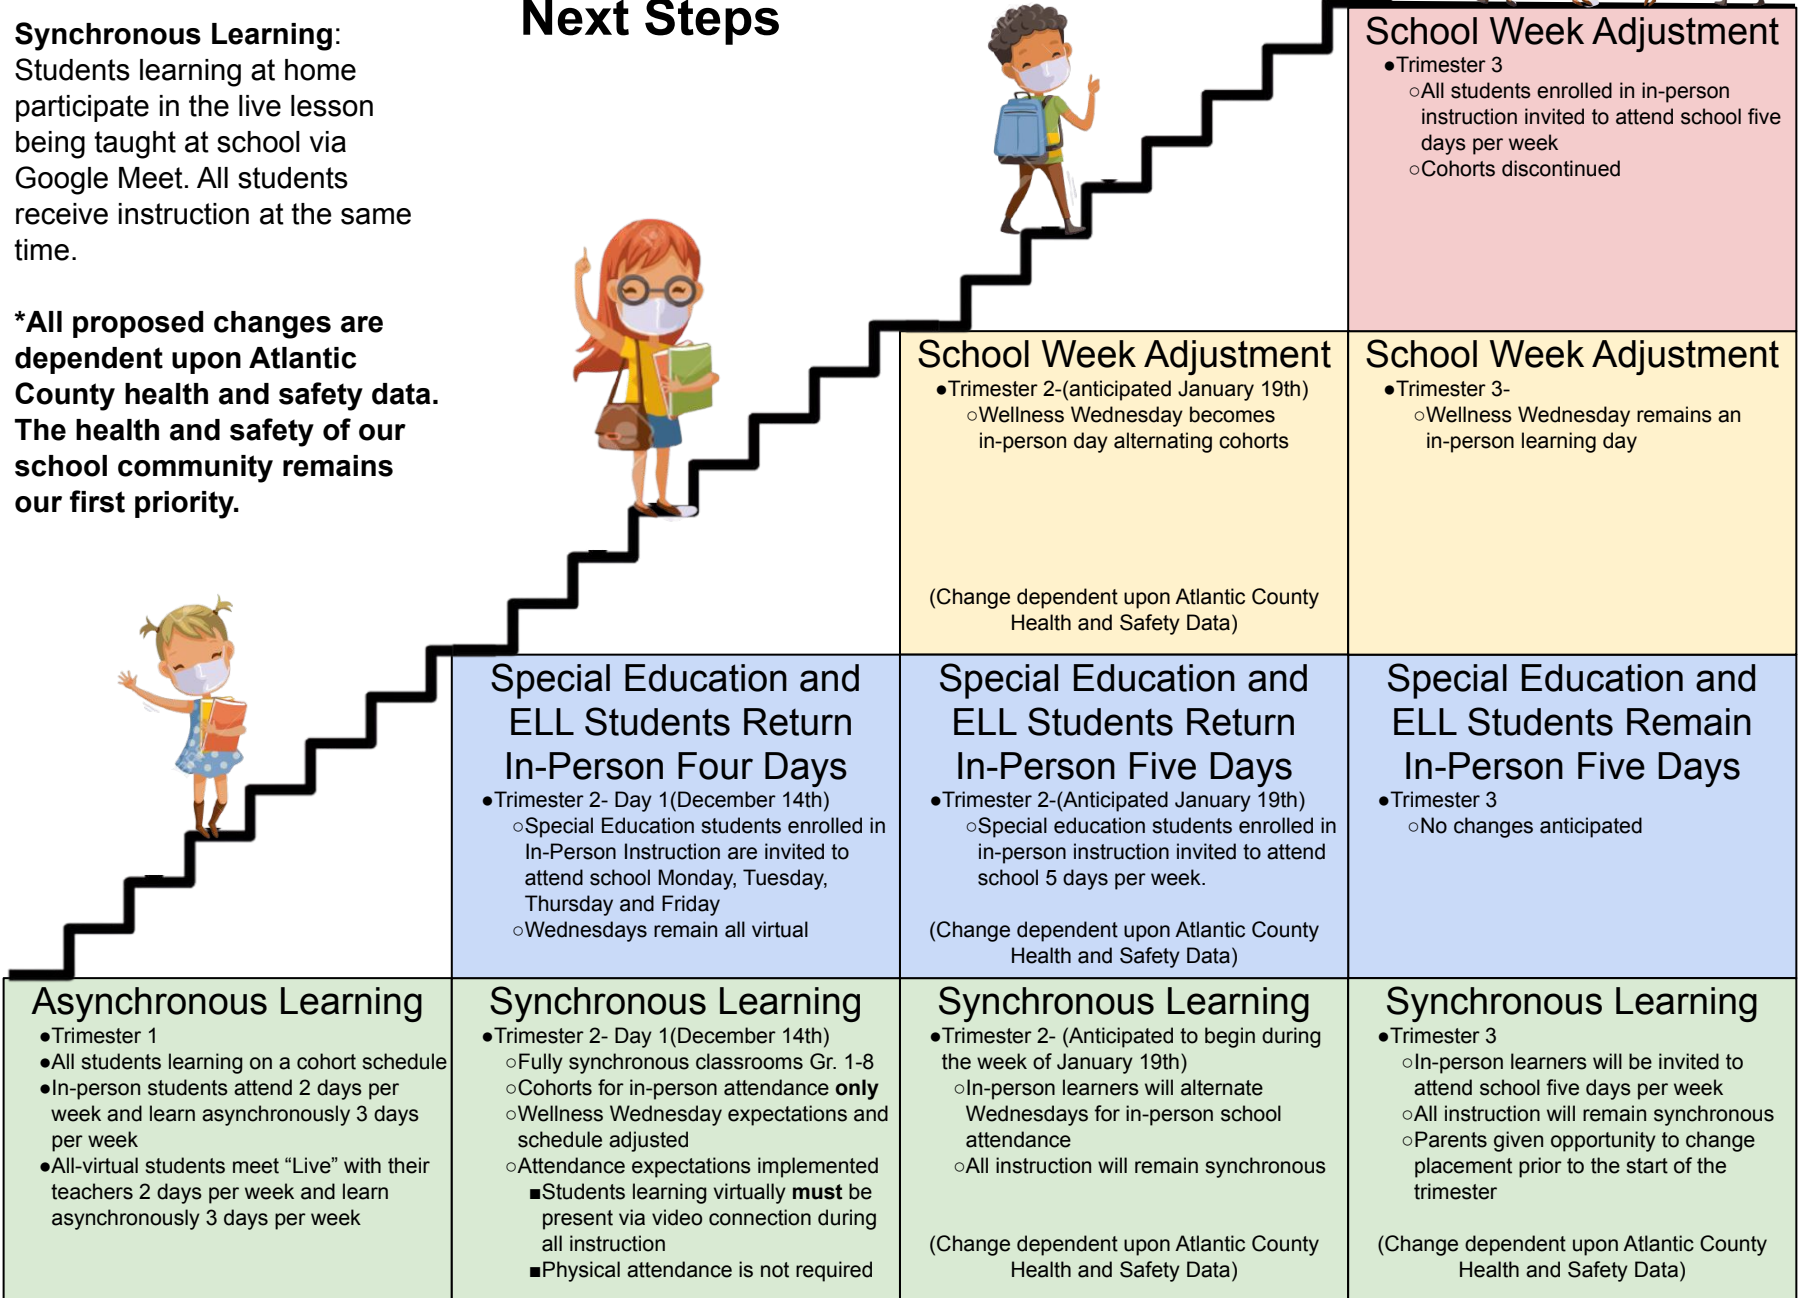

# MULLICA TOWNSHIP SCHOOL DISTRICT

## Next Steps

**Synchronous Learning:**  
Students learning at home participate in the live lesson being taught at school via Google Meet. All students receive instruction at the same time.

**\*All proposed changes are dependent upon Atlantic County health and safety data. The health and safety of our school community remains our first priority.**

SEPTEMBER

DECEMBER

JANUARY

SPRING